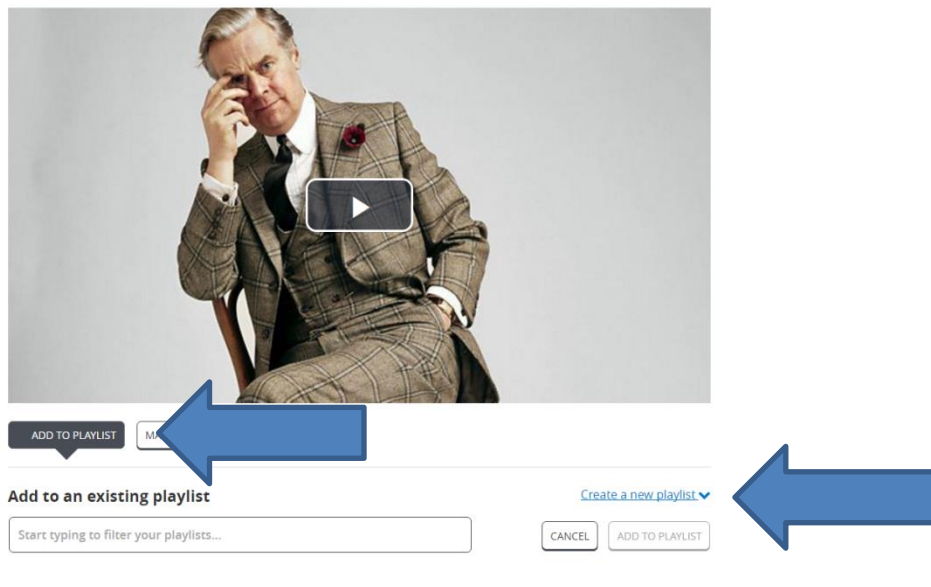

If you intend to share your playlists, name your playlists using distinctive words or combinations. You may want to name your playlists using your surname or course code, eg BirkbeckSmithLB35.